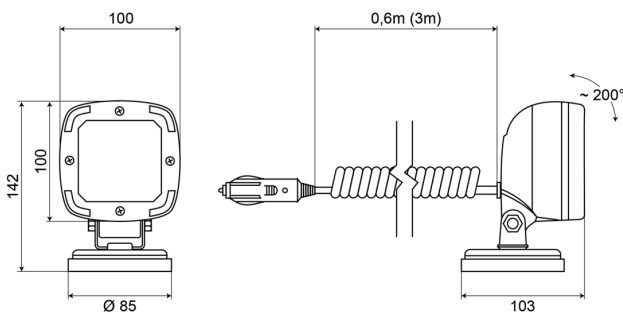

Plastic body, matt black finish. Insensitive to corrosion.

Specifications

Colour of LEDs	White
Operating voltage	12V - 50V
Mounting	Magnetic
Type	Square
Operation temperature	-30° C / +65°C
Light source	LED
Number of LEDs	9
Length of cable (meter)	1,50 m
Current draw 12V Amp	1,3 Amp
Current draw 24V Amp	0,65 Amp
Colour of lens	Clear
Connection	Cigar-lighter plug
Lumen	1600
Kelvin value	6000K
Watt	13,50 Watt
Dimensions	100 x 100 x 74 mm
EMC R10	Yes
EMC	EMC R10
IP-degree	IP68